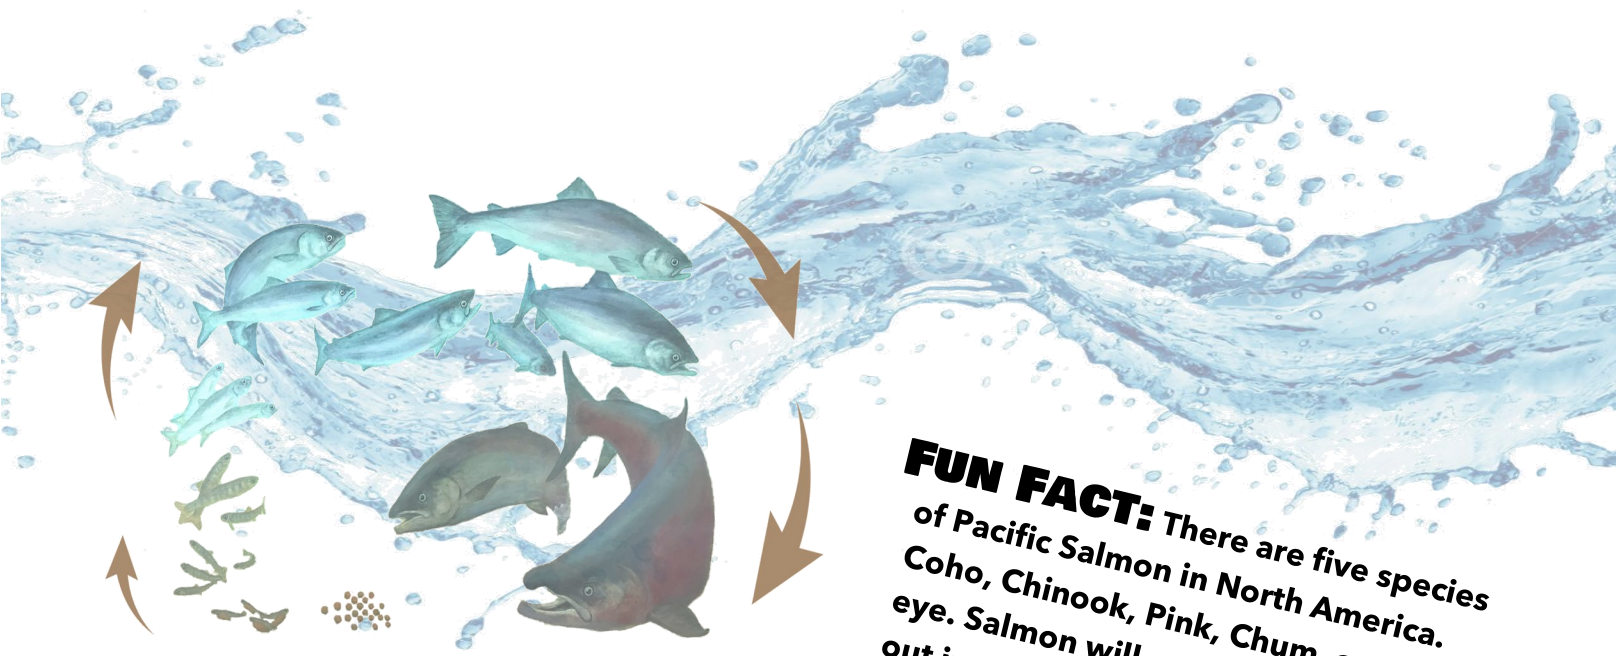

LIFE CYCLE of a SALMON

Labelling the Salmon Life Cycle

Cut along the dotted line and add the labels to the Salmon Life Cycle Diagram.

Spawner

Egg

Adult

Alevin

Fry

FUN FACT: There are five species of Pacific Salmon in North America. Coho, Chinook, Pink, Chum, and Sockeye. Salmon will spend 1 to 7 years out in the ocean, before going back up stream to spawn, depending on the species.

LIFE CYCLE of a SALMON