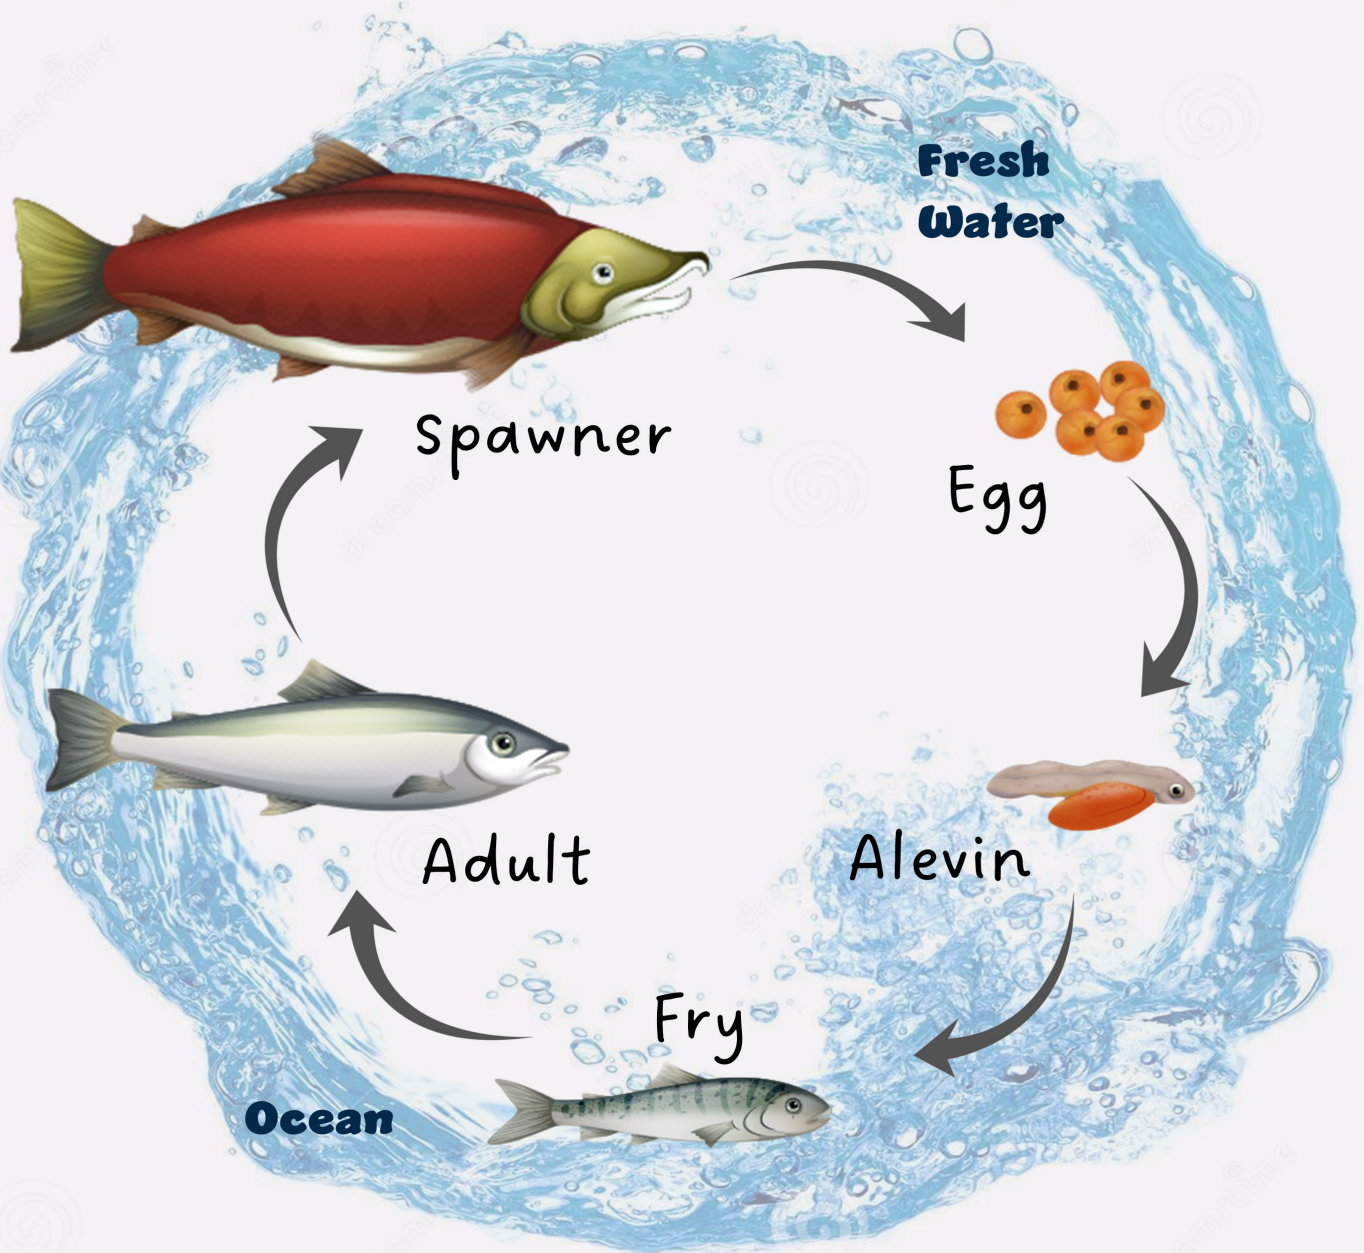

LIFE CYCLE of a SALMON

Labelling the Salmon Life Cycle

Cut along the dotted line and add the labels to the Salmon Life Cycle Diagram.

Spawner

Egg

Adult

Alevin

Fry

FUN FACT: There are five species of Pacific Salmon in North America. Coho, Chinook, Pink, Chum, and Sockeye. Salmon will spend 1 to 7 years out in the ocean, before going back up stream to spawn, depending on the species.

LIFE CYCLE of a SALMON